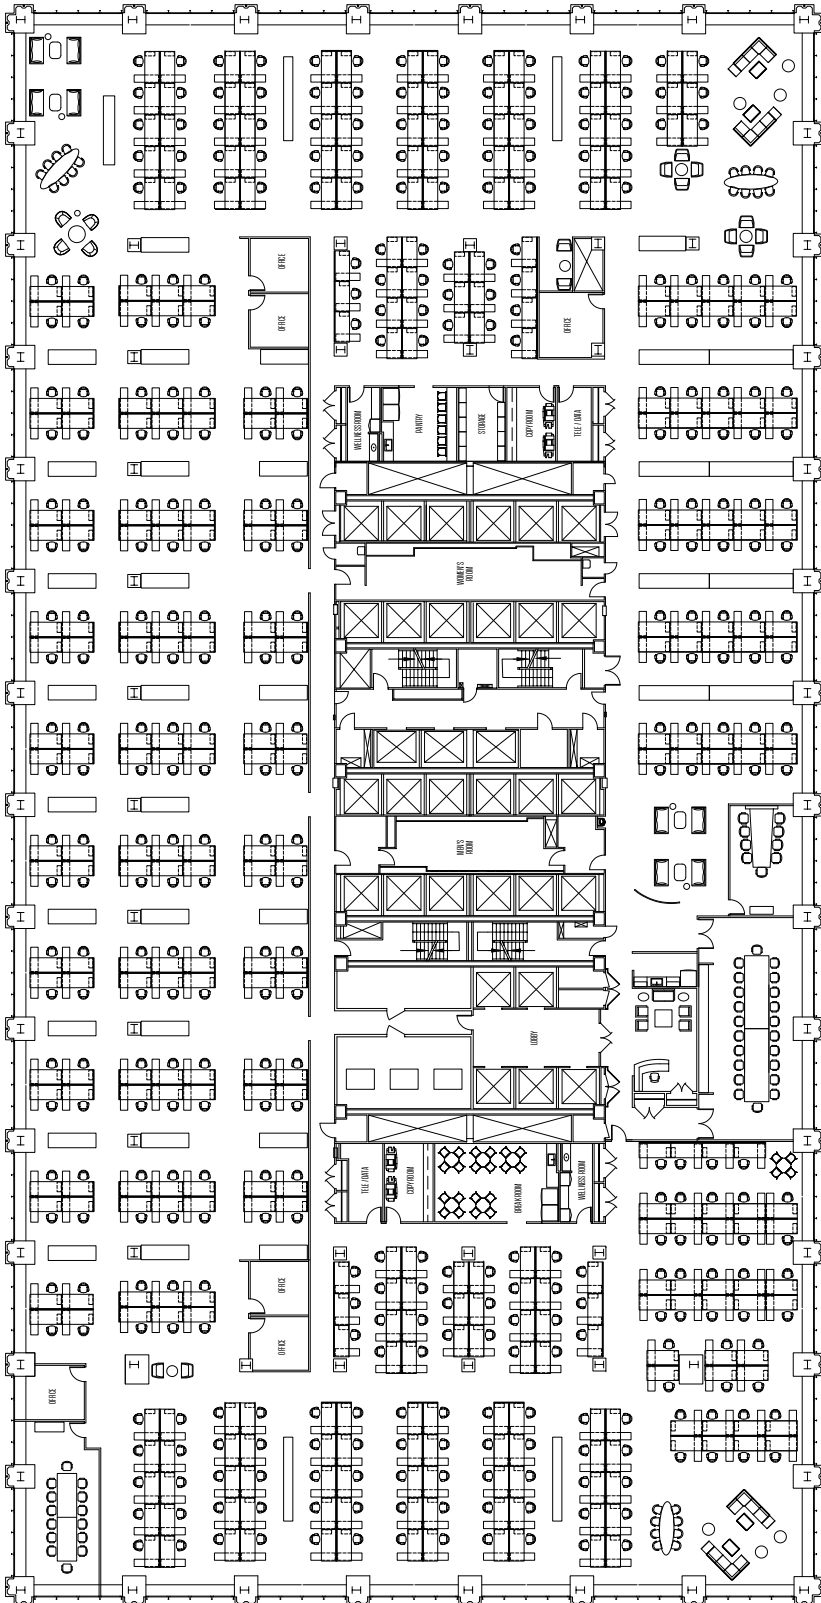

Water St.

South St.

HIGH DENSITY 69,459 RSF

Workstations	395
Private Offices	6
Conference Rooms	6
TOTAL SEATS	401

173 SF PER PERSON

Exclusive Leasing Agent:

CBRE

Mary Ann Tighe