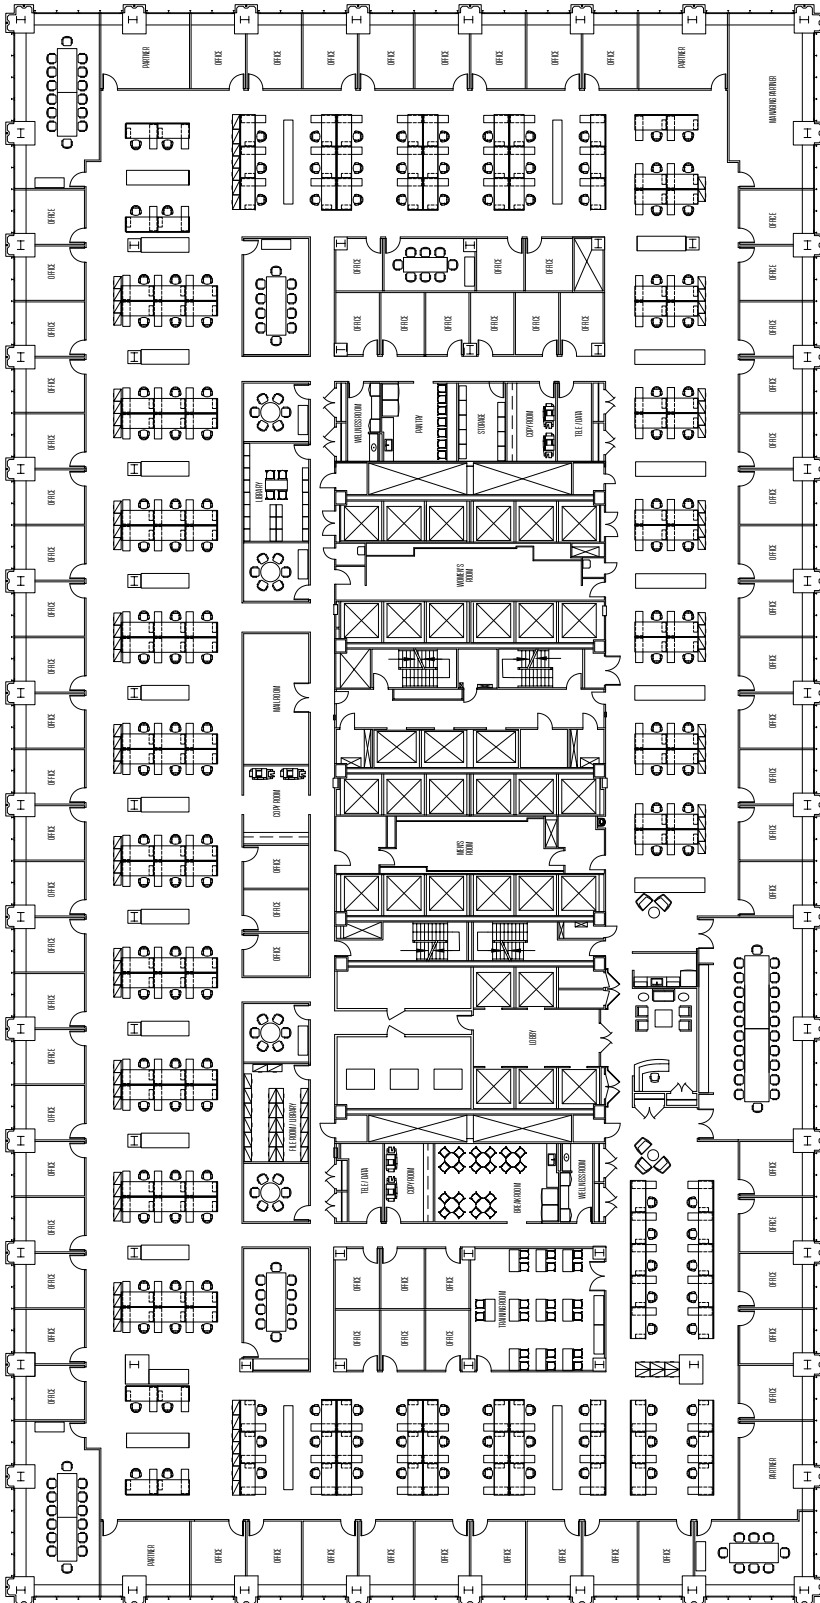

Water St.

South St.

OFFICE INTENSIVE 69,459 RSF

Workstations	162
Private Offices	75
Partner Offices	5
Conference Rooms	11
TOTAL SEATS	242

287 SF PER PERSON

Exclusive Leasing Agent:

CBRE

Mary Ann Tighe