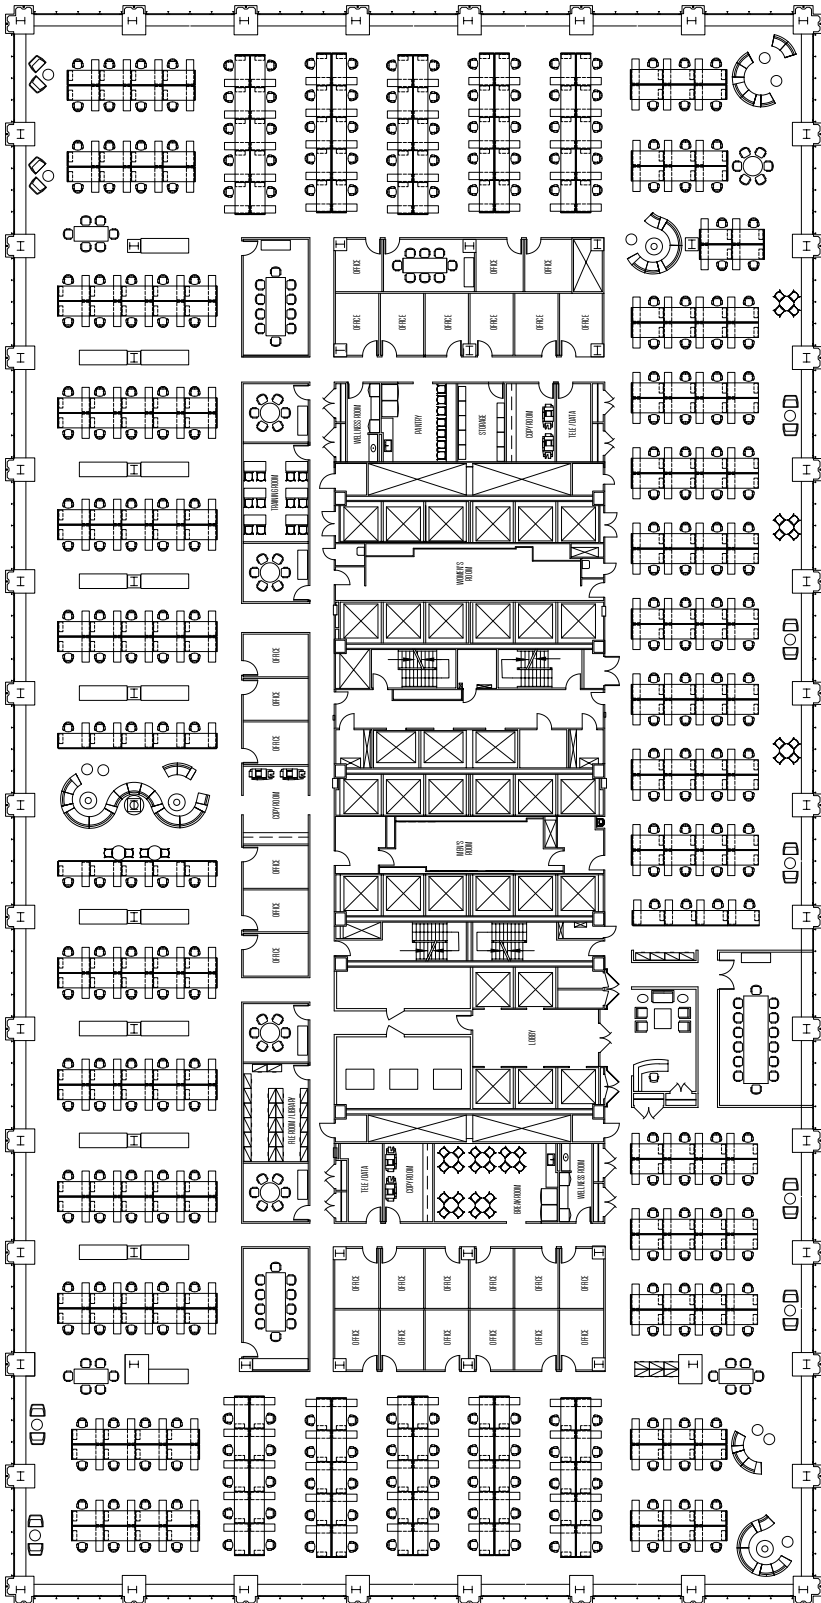

Water St.

South St.

TAMI/CREATIVE 69,459 RSF

Workstations	342
Private Offices	27
Conference Rooms	8
TOTAL SEATS	369

188 SF PER PERSON

Exclusive Leasing Agent:

CBRE

Mary Ann Tighe